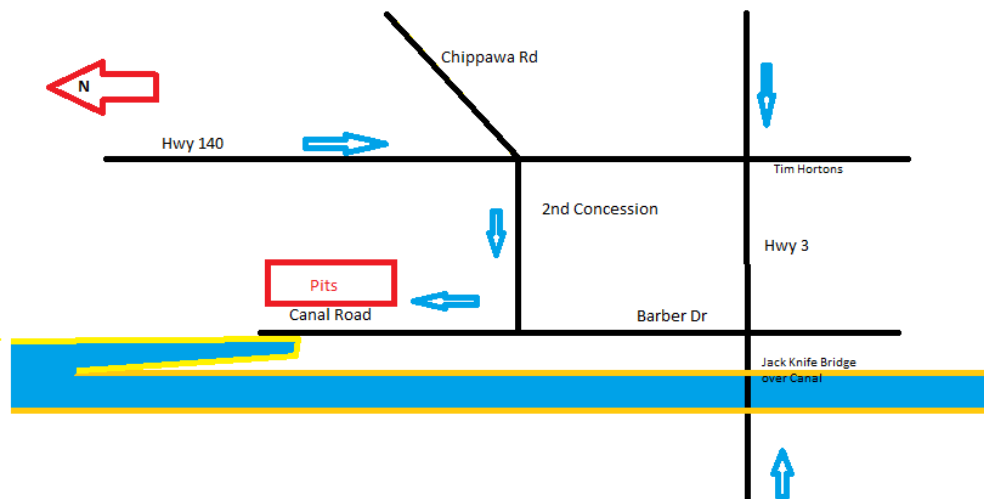

Canal Classic Trial July 4th, 2021

East Side Trail System. Port Colborne.

Exp, Adv, Int, Jun, Nov, V45, V55, Vintage Friendly

CMA Sanctioned, Clubman Class for Non CMA Members to give ATA Trials a Try

FREE Camping on the Canal available, Bring your swimsuits and fishing poles

Start time: Experts/Advanced 11 Am, ALL others 12 Noon

Event Contact: Mike Thomson 905-658-9357 mike357@live.ca

Pre-entry is required online by June 27th, 2021. www.ataont.ca

WARNING

Ride at your own risk.
Respect the land owners.
No littering.
Helmets at all times.

COVID-19

Feeling sick? STAY HOME & STAY SAFE.
Social distancing = 1 bike length apart at all times,
or masks must be worn.
NO spectators.

. 905-637-8895 . info@ataont.ca . www.ataont.ca .