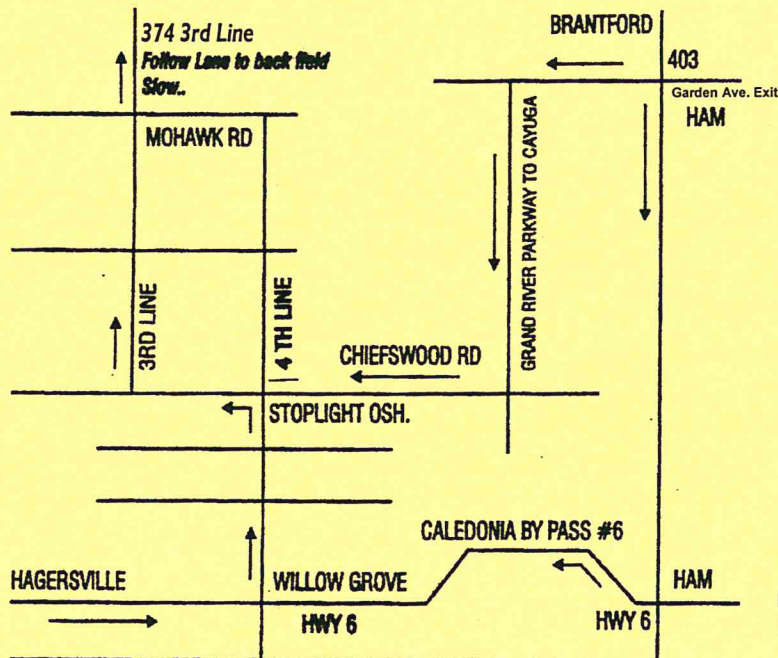

STEEL CITY RIDERS'
 COMPETITION MOTORCYCLE CLUB INC. 1961

TRIAL

C.M.A. Sanctioned
Sunday, June 9, 2019
 Ohsweken, Ontario

Sign In: 9:00 am to 10:45 am
 Entry \$25.00
 Under 19 \$15.00

Bring Family & Friends
 Most Sections
 Within Easy Walk

Start: 11:00 am
 All CMA Classes
(Subject to Entries)

Clubman Class available to non CMA members

Complimentary Hot Dog & Pop!
 to Riders & Checkers

Bob Kelly 905-765-3777
Cam Whiffing 905-627-1581
Doug Fair 905-690-8571

GPS Address - 374 3rd Line Ohsweken should get you there...

***** PLEASE MAKE AN EFFORT TO HAVE A PROPER # PLATE ON YOUR BIKE! *****