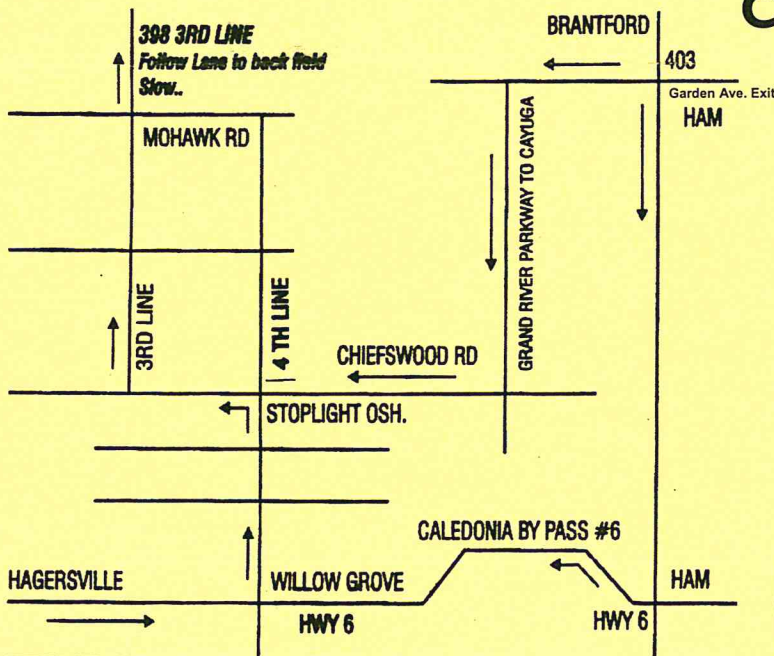

TRIAL

C.M.A. Sanctioned

Sunday, June 5, 2016

Ohswéken, Ontario

Sign In: 9:30 am to 10:45 am

Entry $25.00

Under 19 $15.00

Start: 11:00 am

All CMA Classes

(Subject to Entries)

Bring Family & Friends

Most Sections

Within Easy Walk

Complimentary Hot Dog & Pop!

to Riders & Checkers

Bob Kelly 905-765-3777

Cam Whiffing 905-627-1581